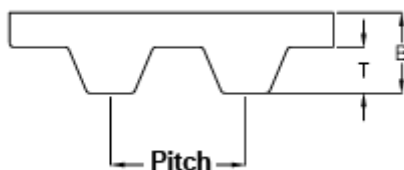

Data Sheet

Article number: 602931410003
Description: Gates Open timing belt rubber
H-050-glass cord

Measures

B = 4.3
Pitch = 1/2"
T = 2.29
Width = 050